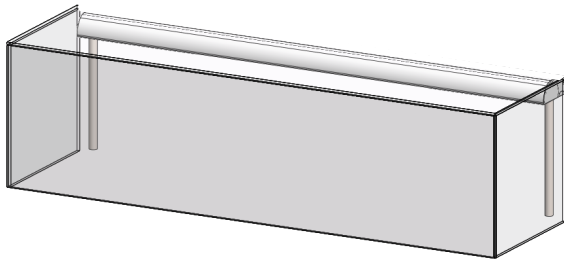

GENERAL INFORMATION

Project Name: _____

OPTIONS AND ACCESSORIES

GLASS OPTIONS

- ☐ 3/8" Tempered Glass - Overall Max 66"
- ☐ 1/2" Tempered Glass - Centerline Max 72"

INSTALLATION OPTIONS

- ☐ Square Glass Clips (Secured to Counter)
- ☐ Round Glass Clips (Secured to Counter)
- ☐ Flush to Counter, Sealed with Silicone
- ☐ Custom Clamp (Secured to Counter)

LIGHT AND WARMER OPTIONS

Light and warmer housings can be installed as stand alone units or mounted to the top glass.

- ☐ Slimline 2580 Light
- ☐ Stealth 790 Warmer
- ☐ Stealth 705 Light & Warmer Combo Unit
- ☐ Stealth 500 Heat/Light/Heat Combo Unit

INSTALLATION METHODS

Light & Warmer Stand Alone Configuration